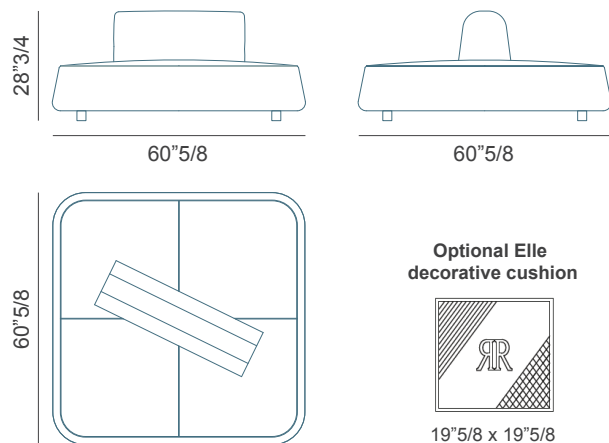

## Description

Sofa with seat and back cushion covered in fabric. The Elle decorative cushion (19"5/8 x 19"5/8) is offered upon request.

A sofa with a fresh and lively look, original in terms of style and refined in terms of design. Made in Italy.

## Description

60"5/8W x 60"5/8D x 28"3/4H

\* For more specifications, please refer to the "Finishes & Materials" PDF