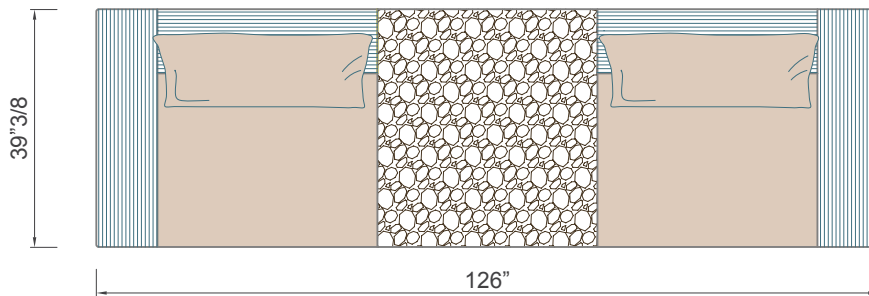

### Dimensions \_ woven version

**A:** 126"W x 39"3/8D x 25"1/8H

**B:** 126"W x 39"3/8D x 25"1/8H

BACKRESTS AND ARMRESTS WOVEN WITH VELVET ROPE

**Decorative cushions included:**  
2x 19"5/8 x 19"5/8

**Decorative cushion included:**  
19"5/8 x 19"5/8

### Dimensions \_ soft version

C: 126"W x 39"3/8D x 25"1/8H

D: 126"W x 39"3/8D x 25"1/8H

\* For more specifications, please refer to the "Finishes & Materials" PDF