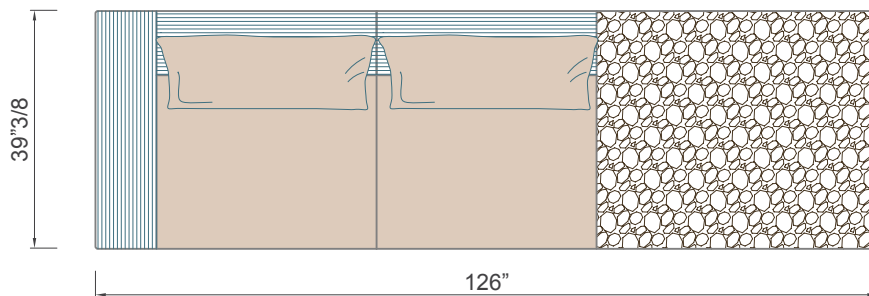

### Dimensions \_ woven version

**A:** 126"W x 39"3/8D x 25"1/8H

**B:** 126"W x 39"3/8D x 25"1/8H

BACKRESTS AND ARMRESTS WOVEN WITH VELVET ROPE

**Decorative cushions included:**  
2x 19"5/8 x 19"5/8

**Decorative cushion included:**  
19"5/8 x 19"5/8

### Dimensions \_ soft version

C: 126"W x 39"3/8D x 25"1/8H

D: 126"W x 39"3/8D x 25"1/8H

\* For more specifications, please refer to the "Finishes & Materials" PDF