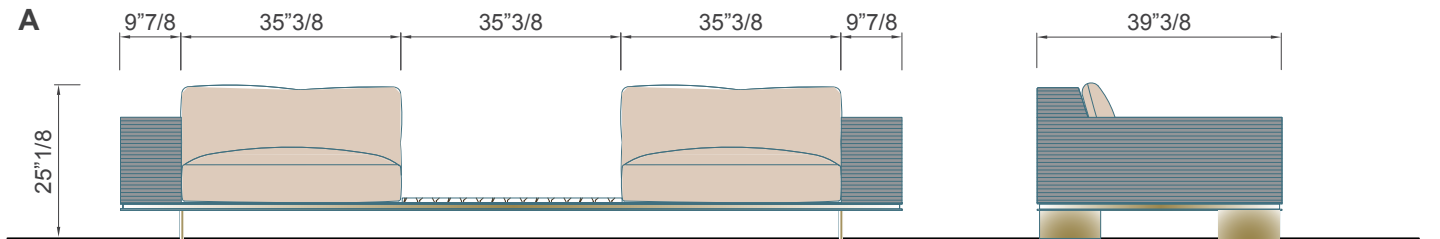

### Dimensions \_ woven version

**A:** 126"W x 39"3/8D x 25"1/8H

**B:** 126"W x 39"3/8D x 25"1/8H

BACKRESTS AND ARMRESTS WOVEN WITH VELVET ROPE

**Decorative cushions included:**  
2x 19"5/8 x 19"5/8

**Decorative cushion included:**  
19"5/8 x 19"5/8

### Dimensions \_ soft version

C: 126"W x 39"3/8D x 25"1/8H

D: 126"W x 39"3/8D x 25"1/8H

\* For more specifications, please refer to the "Finishes & Materials" PDF