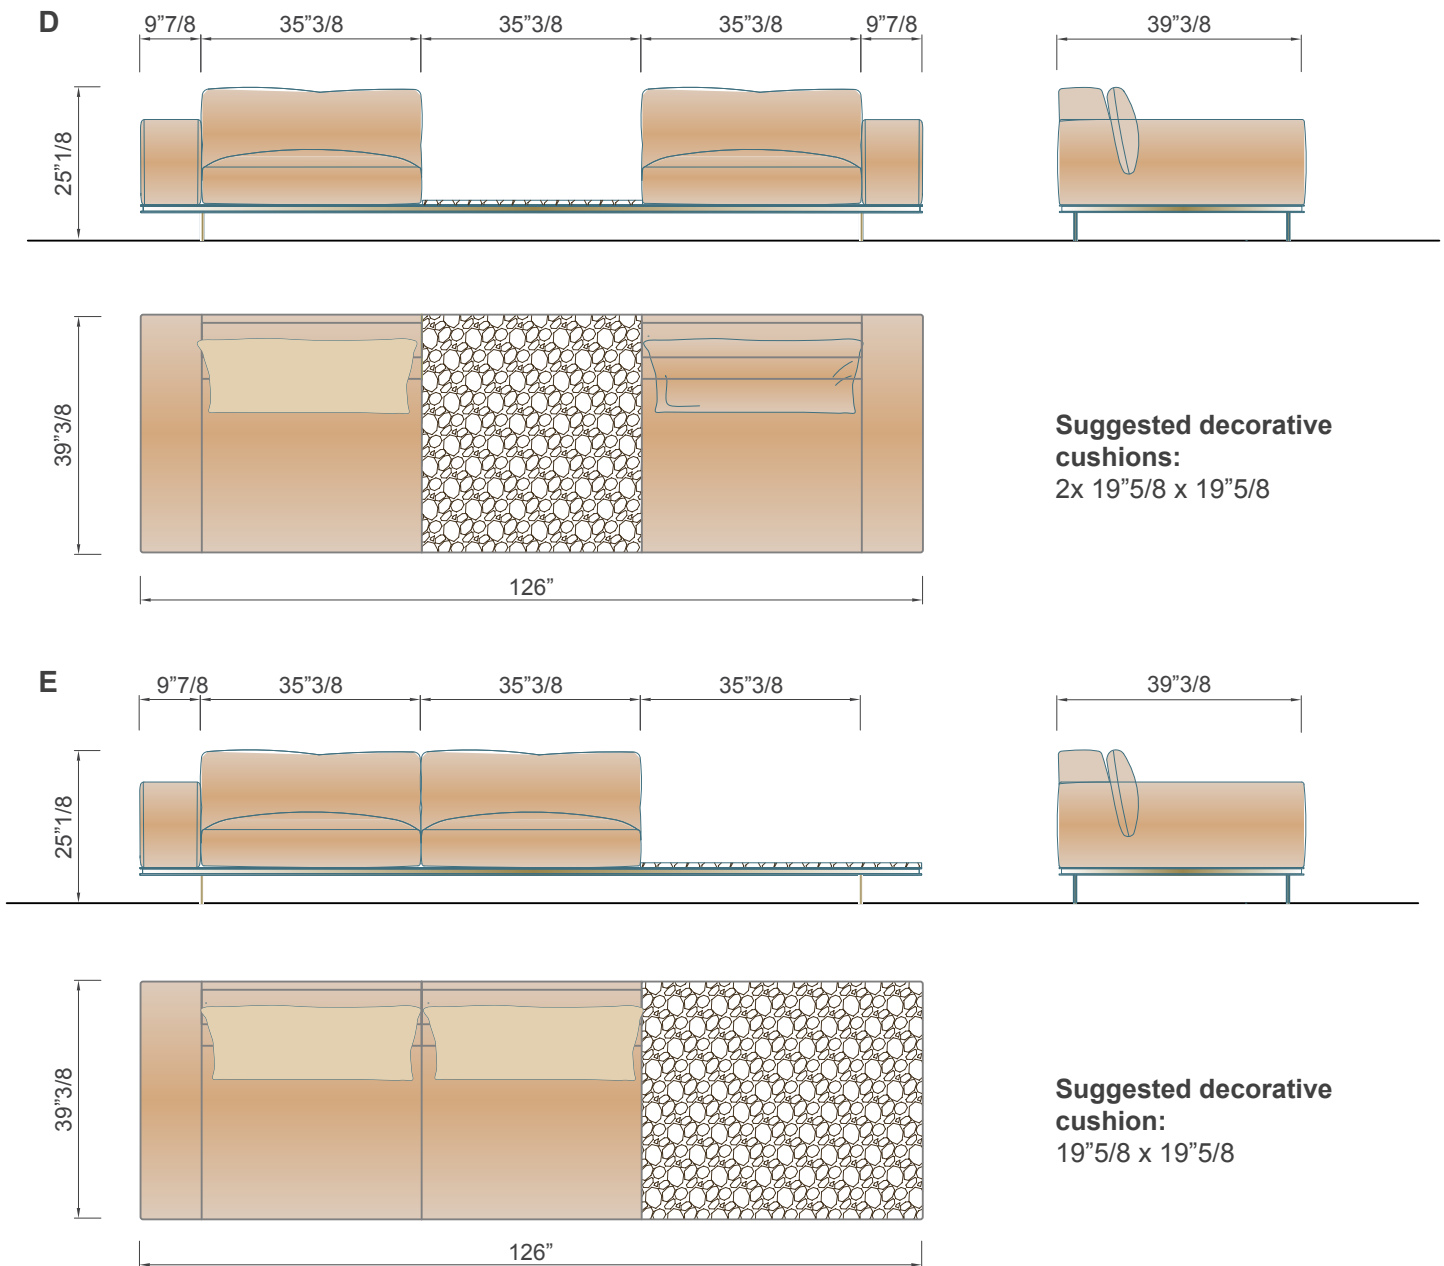

### Dimensions \_ woven version

**A:** 126"W x 39"3/8D x 25"1/8H

**B:** 126"W x 39"3/8D x 25"1/8H

BACKRESTS AND ARMRESTS WOVEN WITH VELVET ROPE

**Decorative cushions included:**  
2x 19"5/8 x 19"5/8

**Decorative cushion included:**  
19"5/8 x 19"5/8

### Dimensions \_ soft version

C: 126"W x 39"3/8D x 25"1/8H

D: 126"W x 39"3/8D x 25"1/8H

\* For more specifications, please refer to the "Finishes & Materials" PDF