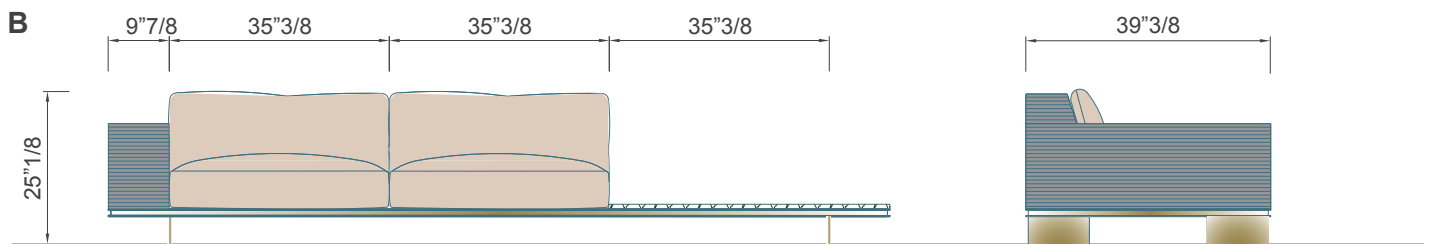

### Dimensions \_ woven version

**A:** 126"W x 39"3/8D x 25"1/8H

**B:** 126"W x 39"3/8D x 25"1/8H

BACKRESTS AND ARMRESTS WOVEN WITH VELVET ROPE

**Decorative cushions included:**  
2x 19"5/8 x 19"5/8

**Decorative cushion included:**  
19"5/8 x 19"5/8

### Dimensions \_ soft version

C: 126"W x 39"3/8D x 25"1/8H

D: 126"W x 39"3/8D x 25"1/8H

\* For more specifications, please refer to the "Finishes & Materials" PDF