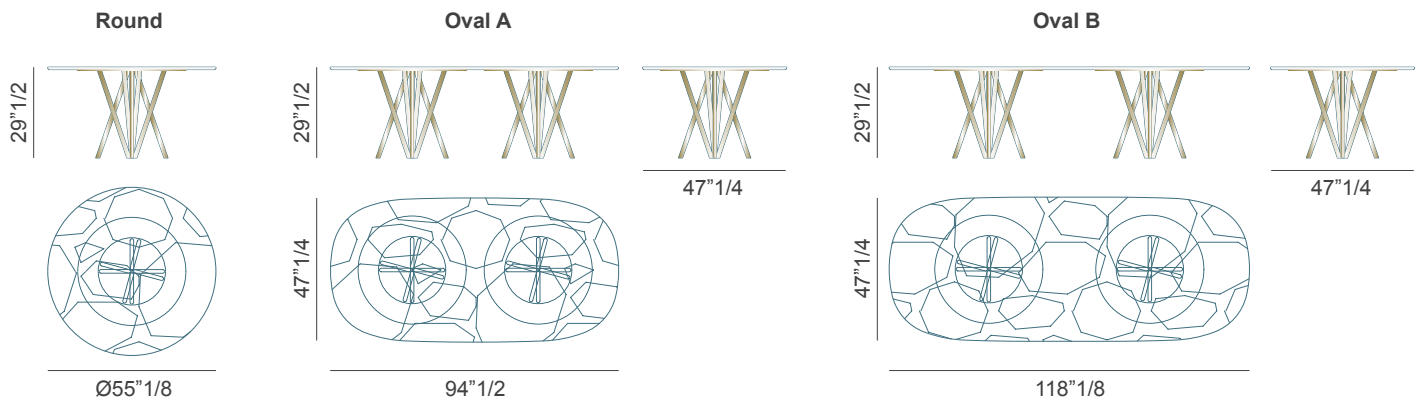

Mikado

Description

Fixed table with outdoor bronze painted metal base and different top shapes and sizes. The base is made of tubular iron elements that cross each other creating a solid and stable support. Made in Italy.

Dimensions

Round: Ø55"1/8 x 29"1/2H

Oval A: 94"1/2 x 47"1/4D x 29"1/2H

Oval B: 118"1/8 x 47"1/4D x 29"1/2H

* For more specifications, please refer to the "Finishes & Materials" PDF