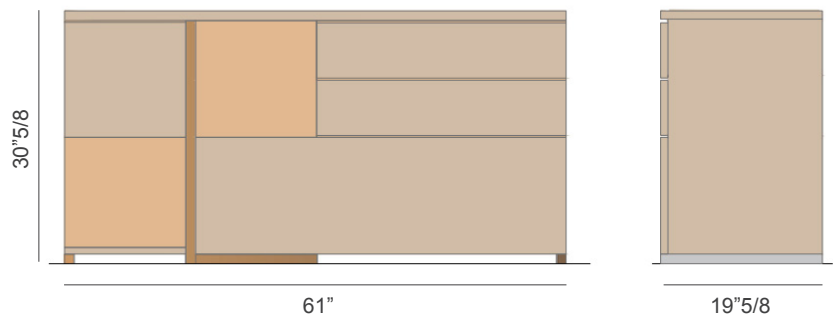

## *Description*

Dresser with structure covered in leather and metal details available in bronzed brass or satin steel. Made in Italy.

## *Dimensions*

61"W x 19"5/8D x 30"5/8H

\* For more specifications, please refer to the "Finishes & Materials" PDF