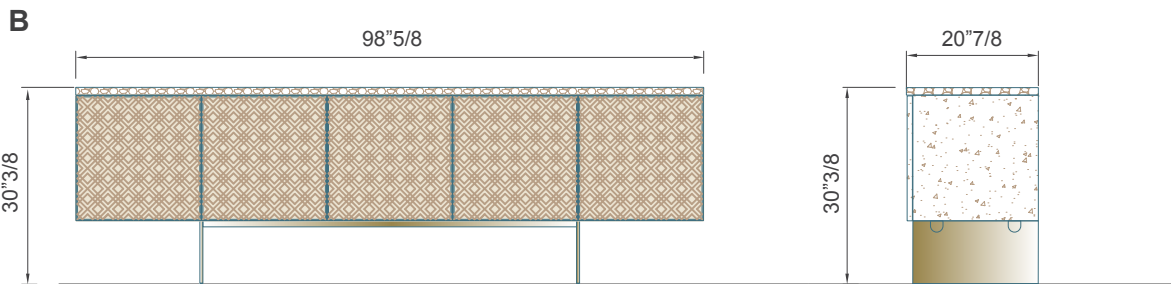

Penelope

Description

Sideboard with structure and doors upholstered in embroidered or smooth leather and marble top. Available in three different sizes, with four, five or eight doors and in two different heights. Lacquered interior. Bronzed brass details. Made in Italy.

Details: Bronzed brass.

* For more specifications, please refer to the "Finishes & Materials" PDF

Penelope

Dimensions

HIGH

A: 79"W x 20"7/8D x 30"3/8H

B: 98"5/8W x 20"7/8D x 30"3/8H

C: 157"5/8W x 20"7/8D x 30"3/8H

LOW

D: 79"W x 20"7/8D x 23"5/8H

E: 98"5/8W x 20"7/8D x 23"5/8H

F: 157"5/8W x 20"7/8D x 23"5/8H

* For more specifications, please refer to the "Finishes & Materials" PDF

Penelope

A

C