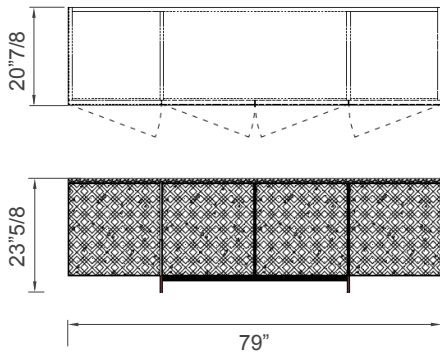

Penelope

A

C

D

F

* For more specifications, please refer to the "Finishes & Materials" PDF