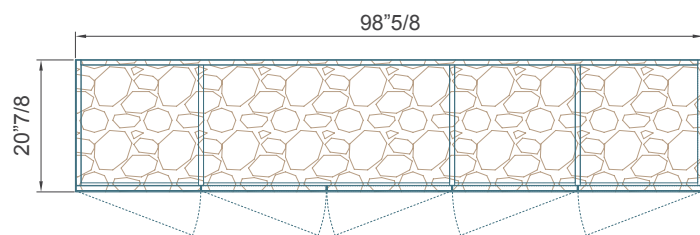

Details: Bronzed brass.

* For more specifications, please refer to the "Finishes & Materials" PDF

Penelope

Dimensions

HIGH

A: 79"W x 20"7/8D x 30"3/8H

B: 98"5/8W x 20"7/8D x 30"3/8H

C: 157"5/8W x 20"7/8D x 30"3/8H

LOW

D: 79"W x 20"7/8D x 23"5/8H

E: 98"5/8W x 20"7/8D x 23"5/8H

F: 157"5/8W x 20"7/8D x 23"5/8H

* For more specifications, please refer to the "Finishes & Materials" PDF

Penelope

A

C