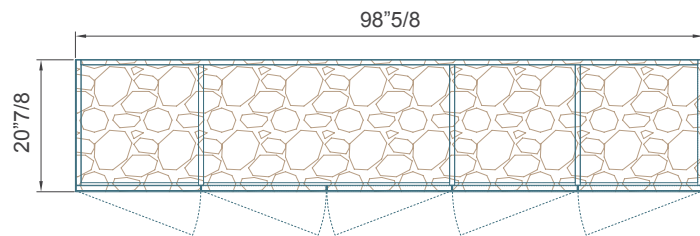

Penelope

Description

Sideboard with structure and doors upholstered in embroidered or smooth leather and marble top. Available in three different sizes, with four, five or eight doors and in two different heights. Lacquered interior. Bronzed brass details. Made in Italy.

Details: Bronzed brass.

* For more specifications, please refer to the "Finishes & Materials" PDF

Penelope

Dimensions

HIGH

A: 79"W x 20"7/8D x 30"3/8H

B: 98"5/8W x 20"7/8D x 30"3/8H

C: 157"5/8W x 20"7/8D x 30"3/8H

LOW

D: 79"W x 20"7/8D x 23"5/8H

E: 98"5/8W x 20"7/8D x 23"5/8H

F: 157"5/8W x 20"7/8D x 23"5/8H

* For more specifications, please refer to the "Finishes & Materials" PDF

Penelope

A

C