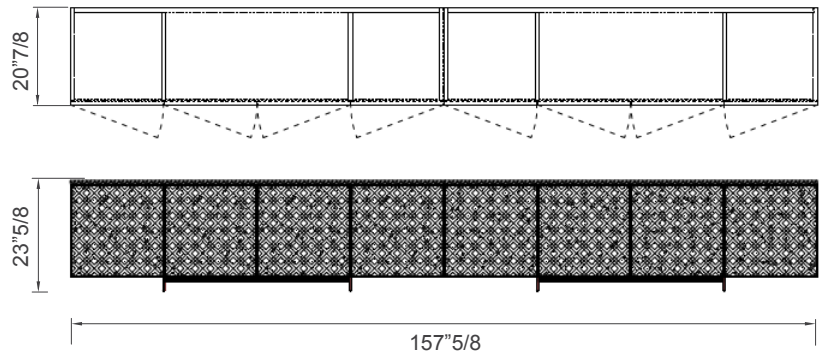

Penelope

A

C

D

F

* For more specifications, please refer to the "Finishes & Materials" PDF