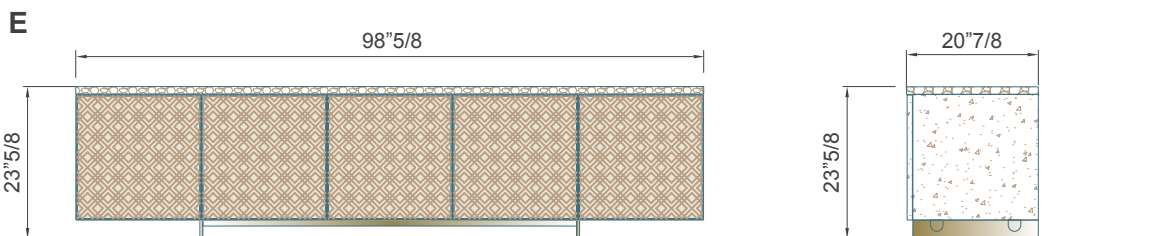

Penelope

Description

Sideboard with structure and doors upholstered in embroidered or smooth leather and marble top. Available in three different sizes, with four, five or eight doors and in two different heights. Lacquered interior. Bronzed brass details. Made in Italy.

Details: Bronzed brass.

* For more specifications, please refer to the "Finishes & Materials" PDF

Penelope

Dimensions

HIGH

A: 79"W x 20"7/8D x 30"3/8H

B: 98"5/8W x 20"7/8D x 30"3/8H

C: 157"5/8W x 20"7/8D x 30"3/8H

LOW

D: 79"W x 20"7/8D x 23"5/8H

E: 98"5/8W x 20"7/8D x 23"5/8H

F: 157"5/8W x 20"7/8D x 23"5/8H

* For more specifications, please refer to the "Finishes & Materials" PDF

Penelope

A

C