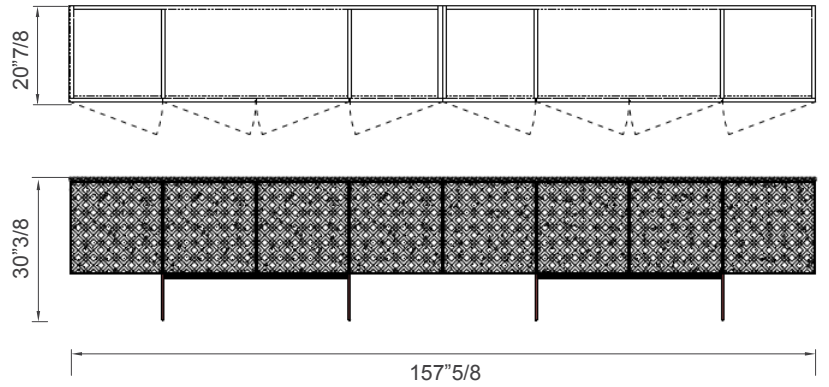

Details: Bronzed brass.

* For more specifications, please refer to the "Finishes & Materials" PDF

Penelope

Dimensions

HIGH

A: 79"W x 20"7/8D x 30"3/8H

B: 98"5/8W x 20"7/8D x 30"3/8H

C: 157"5/8W x 20"7/8D x 30"3/8H

LOW

D: 79"W x 20"7/8D x 23"5/8H

E: 98"5/8W x 20"7/8D x 23"5/8H

F: 157"5/8W x 20"7/8D x 23"5/8H

* For more specifications, please refer to the "Finishes & Materials" PDF

Penelope

A

C