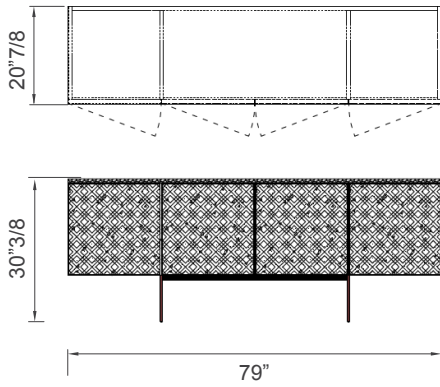

Details: Bronzed brass.

* For more specifications, please refer to the "Finishes & Materials" PDF

Penelope

Dimensions

HIGH

A: 79"W x 20"7/8D x 30"3/8H

B: 98"5/8W x 20"7/8D x 30"3/8H

C: 157"5/8W x 20"7/8D x 30"3/8H

LOW

D: 79"W x 20"7/8D x 23"5/8H

E: 98"5/8W x 20"7/8D x 23"5/8H

F: 157"5/8W x 20"7/8D x 23"5/8H

* For more specifications, please refer to the "Finishes & Materials" PDF

Penelope

A

C