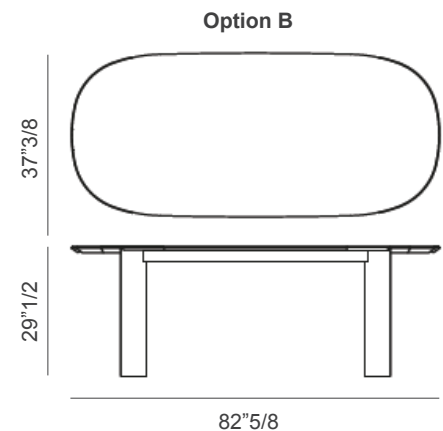

President

Description

Desk with base composed of two curved legs and two bevelled sections under the top, all in varnished bronze or satin steel.

The large rounded top with bevelled edges is available in leather, Decoro painted wood and marble. Made in Italy.

Dimensions

- A) 63"W x 31"1/2D x 29"1/2H
- B) 82"5/8W x 37"3/8D x 29"1/2H

* For more specifications, please refer to the "Finishes & Materials" PDF