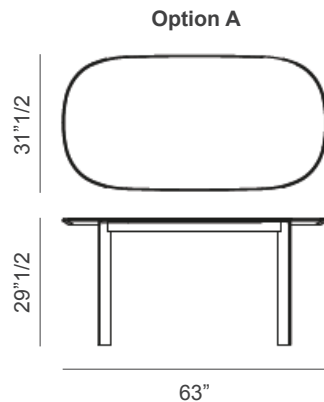

President

Description

Desk with base composed of two curved legs and two bevelled sections under the top, all in varnished bronze or satin steel.

The large rounded top with bevelled edges is available in leather, Decoro painted wood and marble. Made in Italy.

Dimensions

- A) 63"W x 31"1/2D x 29"1/2H
- B) 82"5/8W x 37"3/8D x 29"1/2H

* For more specifications, please refer to the "Finishes & Materials" PDF