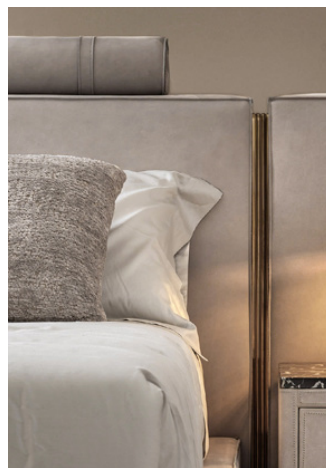

* For more specifications, please refer to the "Finishes & Materials" PDF