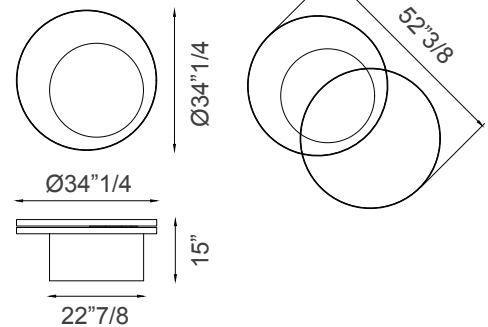

Space

Description

Coffee table with satin brass base and detailing, characterised by two movable black glass tops that can overlap. Made in Italy.

Dimensions

Ø34" 1/4 x 15" H
Table open: 52" 3/8 W

Table open