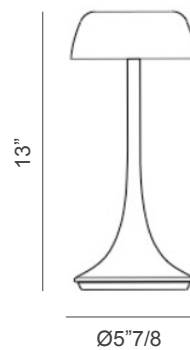

Wanda

Description

Portable and rechargeable LED lamp with switch on and dimmer touch adjustment.

Finishes available: Brushed brass and Black chrome. Made in Italy.

Light source:

2W • 10V • LUMEN 280 • K LED 3000

Max. duration: 9 hours.

Dimensions

Ø5"7/8 x 13"H

* For more specifications, please refer to the "Finishes & Materials" PDF