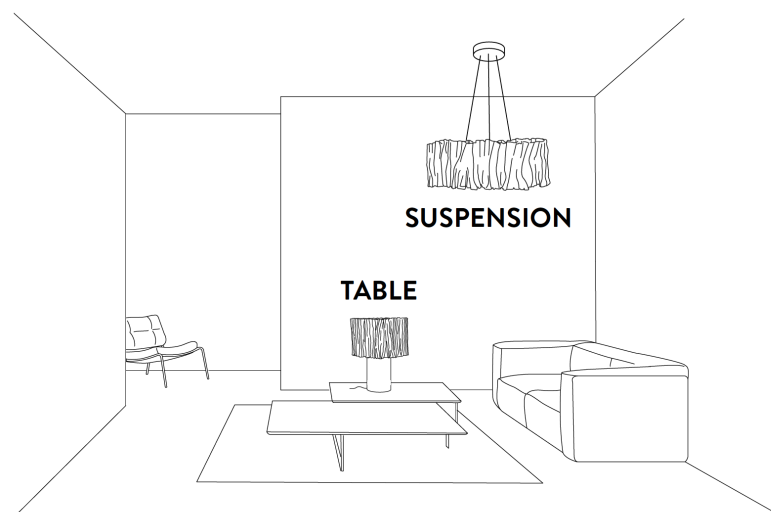

Accordéon

Dimensions

Ø14"5/8 x 18"7/8H

Ø14"5/8

Ø6"1/4

Light source:

- 2 X E26 LED Filament - 12W
- 1 X E12 LED Filament - 6W

Dual position illumination:

ACCORDÉON COLLECTION

(For more specifications, please refer to "Finishes & Materials")