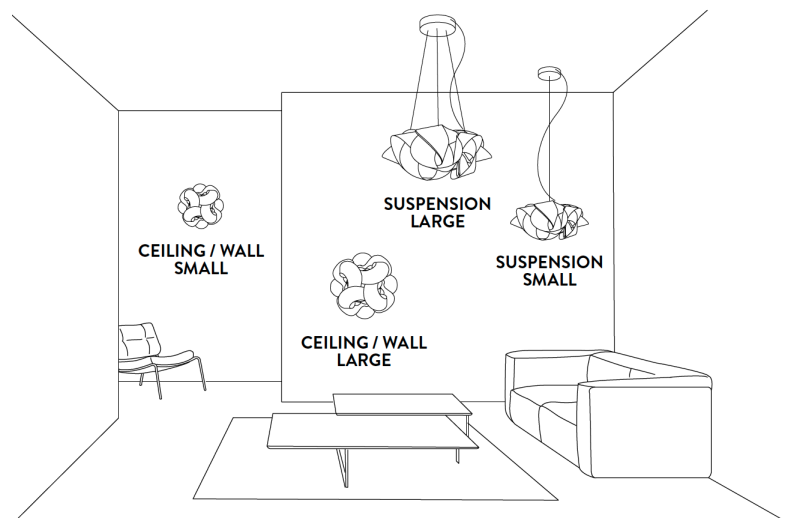

A

8"1/4

Ø19"

B

9"7/8

Ø23"5/8

Light source:

A: 3 X E26 - 12W LED Filament - Dimmable 

B: 5 X E26 - 12W LED Filament - Dimmable 

BOTTOM VIEW A

BOTTOM VIEW B

FABULA COLLECTION

(For more specifications, please refer to "Finishes & Materials")