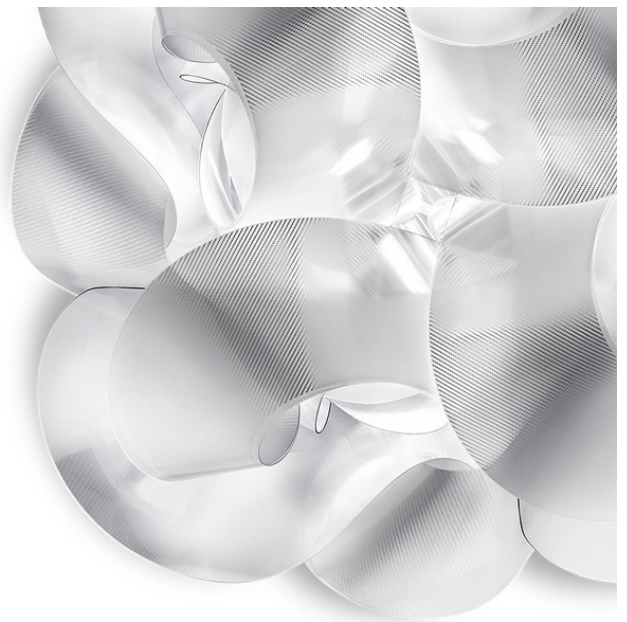

Fabula

Design: Costantino Morosin

Description

Ceiling or wall lamp with handmade diffuser using intertwined pieces of iridescent Lentiflex®, which, in reflecting the internal light source, give the look of a long and soft silk ribbon. Also available in suspension lamp version. Made in Italy.

Finishes and materials

Diffuser: Lentiflex®

PRISMA

(For more specifications, please refer to “Finishes & Materials”)

Fabula

Dimensions

A: Ø19" x 8"1/4H

B: Ø23"5/8 x 9"7/8H

A

8"1/4

Ø19"

B

9"7/8

Ø23"5/8

Light source:

A: 3 X E26 - 12W LED Filament - Dimmable 

B: 5 X E26 - 12W LED Filament - Dimmable 

BOTTOM VIEW A

BOTTOM VIEW B

FABULA COLLECTION

(For more specifications, please refer to "Finishes & Materials")