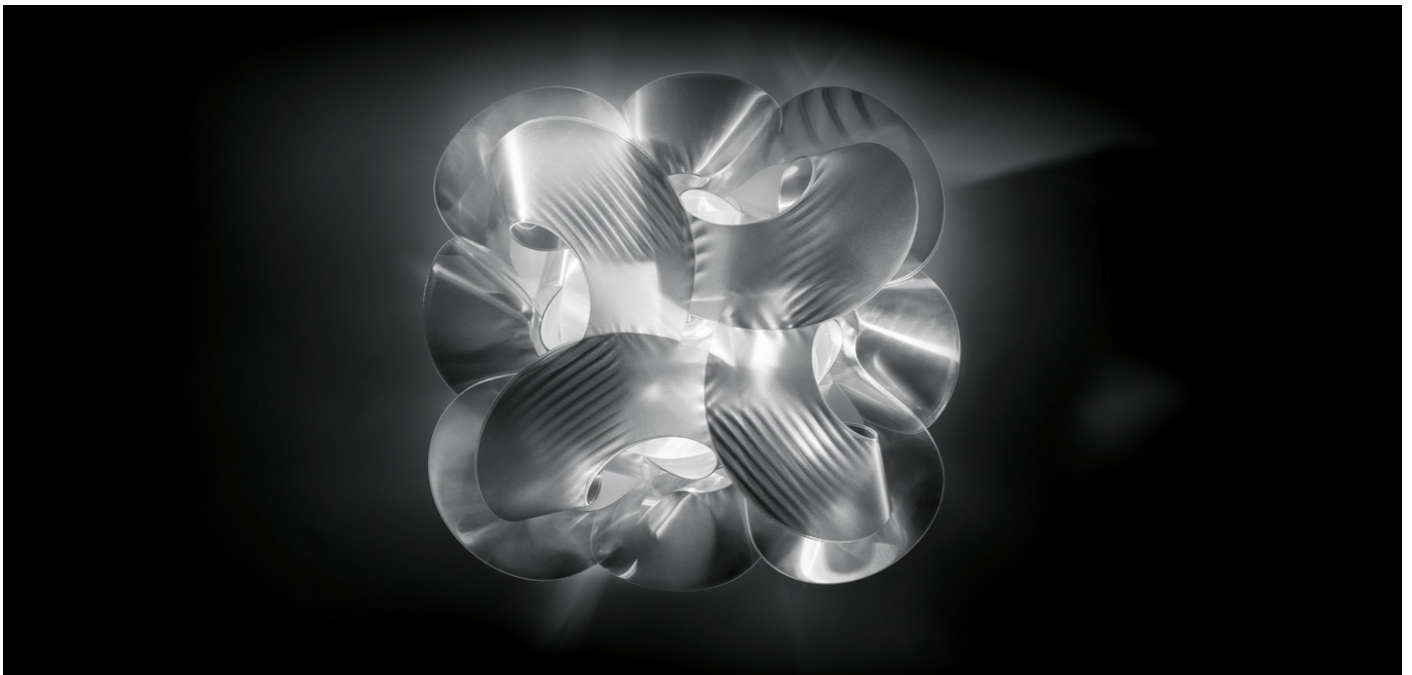

Fabula

Design: Costantino Morosin

Description

Ceiling or wall lamp with handmade diffuser using intertwined pieces of iridescent Lentiflex®, which, in reflecting the internal light source, give the look of a long and soft silk ribbon. Also available in suspension lamp version. Made in Italy.

Finishes and materials

Diffuser: Lentiflex®

PRISMA

(For more specifications, please refer to “Finishes & Materials”)

Fabula

Dimensions

A: Ø19" x 8"1/4H

B: Ø23"5/8 x 9"7/8H

A

8"1/4

Ø19"

B

9"7/8

Ø23"5/8

Light source:

A: 3 X E26 - 12W LED Filament - Dimmable 

B: 5 X E26 - 12W LED Filament - Dimmable 

BOTTOM VIEW A

BOTTOM VIEW B

FABULA COLLECTION

(For more specifications, please refer to "Finishes & Materials")