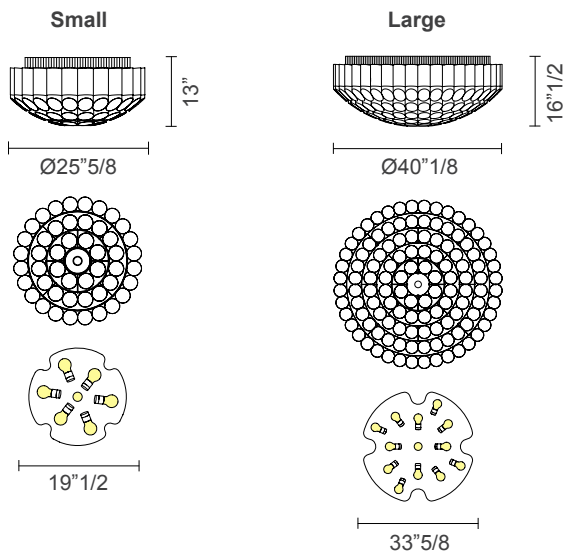

Finishes & Materials

Diffuser: Goldflex® and Lentiflex®.

Odeon small

Odeon large

* For more specifications, please refer to the "Finishes & Materials" PDF

Odeon

Dimensions

Small: Ø25"5/8 x 13"H

Large: Ø40"1/8 x 16"1/2H

Light source Odeon small:

Bulbs E26

6 X 12W LED Filament + 1 X 6,5 W Spot LED

Made of: Lentiflex® / Goldflex®.

Dimmable.

Light source Odeon large:

Bulbs E26

12 X 12W LED Filament + 1 X 6,5 W Spot LED

Made of: Lentiflex® / Goldflex®.

Dimmable.

Odeon collection

* For more specifications, please refer to the "Finishes & Materials" PDF