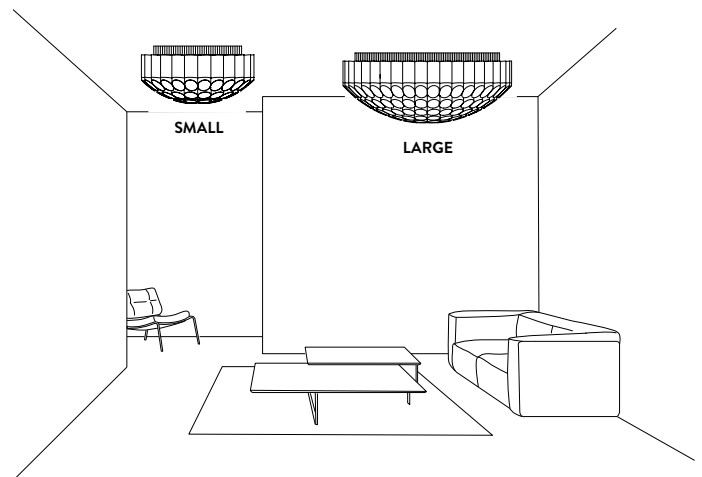

Odeon collection

* For more specifications, please refer to the "Finishes & Materials" PDF