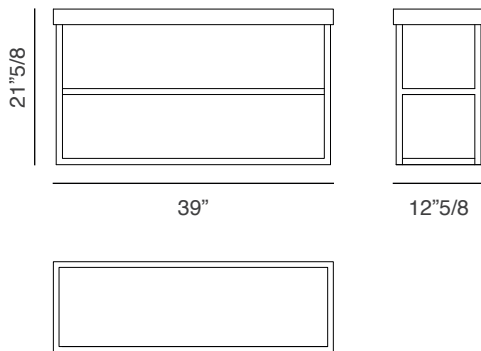

## *Description*

The Match side table is specifically designed to extend the Host collection, but is also perfect as a stand-alone. It is an elegant side table with a frame in Canaletto walnut, in square or rectangular versions, which may be positioned in various manners around a sofa to perform a number of functions. It can be accessorized with useful trays.

## EL 01

Match Side Table EL01 1: 21"5/8W x 21"5/8D x 21"5/8H

Match Side Table EL01 2: 26"W x 21"5/8D x 21"5/8H

## EL 20

Match Side Table EL20: 39"W x 12"5/8D x 21"5/8H

## EL 12

Match Tray EL12: 15"3/4W x 11"7/8D