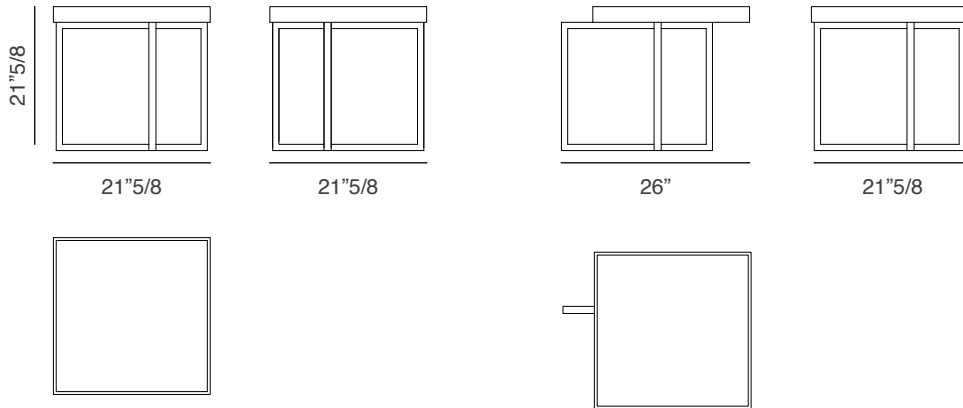

## *Description*

The Match side table is specifically designed to extend the Host collection, but is also perfect as a stand-alone. It is an elegant side table with a frame in Canaletto walnut, in square or rectangular versions, which may be positioned in various manners around a sofa to perform a number of functions. It can be accessorized with useful trays.

## EL 01

Match Side Table EL01 1: 21"5/8W x 21"5/8D x 21"5/8H

Match Side Table EL01 2: 26"W x 21"5/8D x 21"5/8H

## EL 20

Match Side Table EL20: 39"W x 12"5/8D x 21"5/8H

## EL 12

Match Tray EL12: 15"3/4W x 11"7/8D