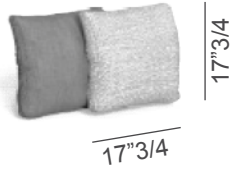

Allure

Decorative cushions:

* For more specifications, please refer to the "Finishes & Materials" PDF