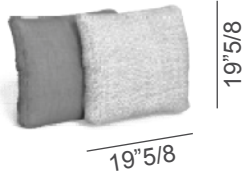

Allure

Decorative cushions:

* For more specifications, please refer to the "Finishes & Materials" PDF