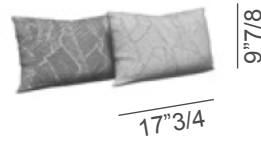

Allure

Decorative cushions:

* For more specifications, please refer to the "Finishes & Materials" PDF