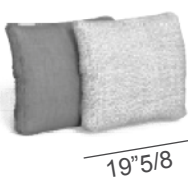

Allure

Design: Christophe Pillet

Description

Sofa with wooden base and aluminum legs. The seat is supported by synthetic elastic belts for outdoor use. Two armrest variants: one in padding covered by fabric, the other with aluminum structure and accoya wooden slats. Cushions in fabric, removable, easy to wash and weather resistant. Quick dry foam padding. Decorative cushions available on demand. Made in Italy.

Decorative cushions:

* For more specifications, please refer to the "Finishes & Materials" PDF

Allure

Dimensions

2-SEATER

A: 82"5/8W x 37"3/8D x 27"1/2H

B: 84"5/8W x 37"3/8D x 27"1/2H

C: 84"5/8W x 37"3/8D x 27"1/2H

D: 86"5/8W x 37"3/8D x 27"1/2H

3-SEATER

E: 110"1/4W x 37"3/8D x 27"1/2H

F: 112"1/8W x 37"3/8D x 27"1/2H

G: 112"1/8W x 37"3/8D x 27"1/2H

H: 114"1/8W x 37"3/8D x 27"1/2H