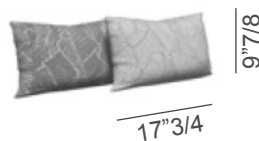

Allure

Design: Christophe Pillet

Description

Sofa with wooden base and aluminum legs. The seat is supported by synthetic elastic belts for outdoor use. Two armrest variants: one in padding covered by fabric, the other with aluminum structure and accoya wooden slats. Cushions in fabric, removable, easy to wash and weather resistant. Quick dry foam padding. Decorative cushions available on demand. Made in Italy.

Decorative cushions:

* For more specifications, please refer to the "Finishes & Materials" PDF

Allure

Dimensions

2-SEATER

A: 82"5/8W x 37"3/8D x 27"1/2H

B: 84"5/8W x 37"3/8D x 27"1/2H

C: 84"5/8W x 37"3/8D x 27"1/2H

D: 86"5/8W x 37"3/8D x 27"1/2H

3-SEATER

E: 110"1/4W x 37"3/8D x 27"1/2H

F: 112"1/8W x 37"3/8D x 27"1/2H

G: 112"1/8W x 37"3/8D x 27"1/2H

H: 114"1/8W x 37"3/8D x 27"1/2H