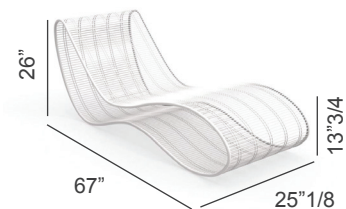

Breez

Design: Karim Rashid

Description

Lounger with steel structure treated with nano-ceramic cataphoresis and powder coating processes in white, graphite or dove color. Optional cushion comes in white fabric, with removable cover, easy to wash and weather resistant. Made in Italy.

Dimensions

67"W x 25"1/8D x 26"H
Seat height: 13"3/4

Finishes and materials

Structure: White (M1) graphite (M2) or dove (M3) steel treated with nano-ceramic cataphoresis and powder coating processes.

Cushion (optional): White fabric (C1).