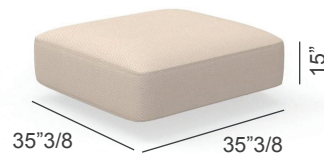

### *Description*

Ottoman with graphite powder coated aluminum structure. Seat cushion has removable cover and is upholstered in weather resistant outdoor fabrics available in Beige, Dark grey, Green or Blue. The padding is made of quick dry foam. Made in Italy.

### *Dimensions*

35"3/8W x 35"3/8D x 15"H

### *Finishes and materials*

**Cover:** Beige (C42), Dark grey (C48), Green (C102) or Blue fabric (C50).

(For more specifications, please refer to "Finishes & Materials")