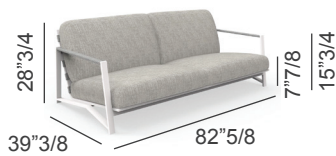

### *Dimensions*

**Two seater) 82"5/8W x 39"3/8D x 28"3/4H**

**Three seater) 122"W x 39"3/8D x 28"3/4H**

**Seat height: 7"7/8**

**Armrest height: 15"3/4**

**Two seater**

**Three seater**

**Decorative cushions:**

**A) 17"3/4 x 9"7/8**

**B) 23"5/8 x 15"3/4**

**C) 35"3/8 x 25"5/8**

(For more specifications, please refer to "Finishes & Materials")