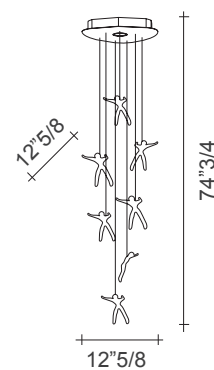

#### 12, 18 and 24 angels:

GU10 LED dimmable Max. power 3x5W.

#### 36 angels:

GU10 LED dimmable Max. power 9x4W.

## Dimensions

**7 angels:** 12"5/8W x 12"5/8D 74"3/4H

With 7 angels

Canopy

### Dimensions

**12 angels:** 21"5/8W x 21"5/8D x 74"3/4H  
**18 angels:** 21"5/8W x 21"5/8D x 74"3/4H

**24 angels:** 21"5/8W x 21"5/8D x 74"3/4H  
**36 angels:** 47"1/4W x 23"5/8D x 74"3/4H

(For more specifications, please refer to "Finishes & Materials")