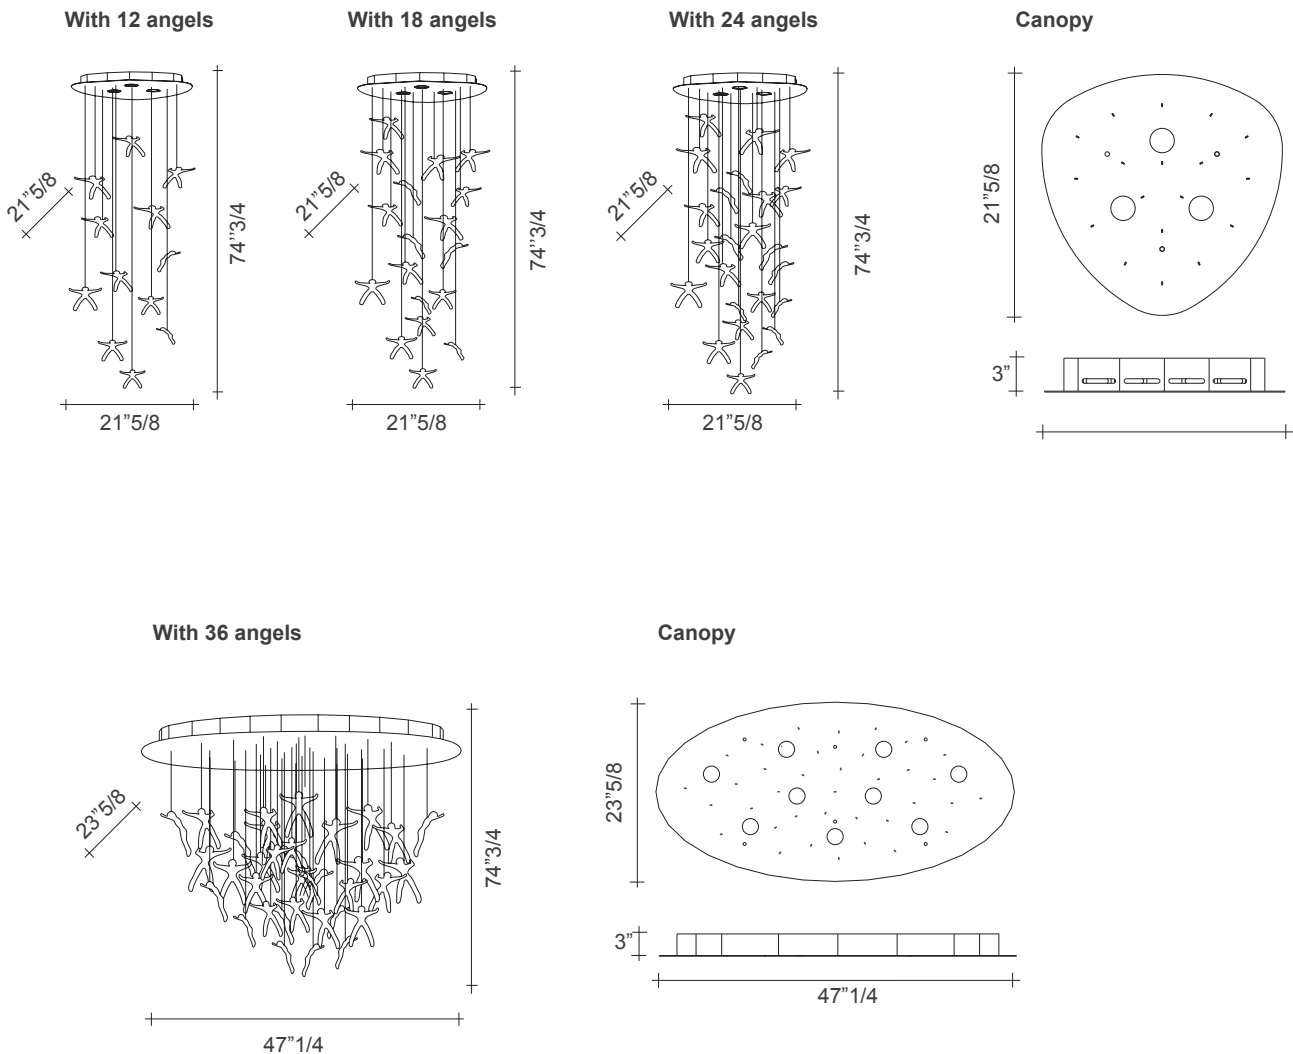

#### 36 angels:

GU10 LED dimmable Max. power 9x4W.

## Dimensions

**7 angels:** 12"5/8W x 12"5/8D 74"3/4H

With 7 angels

Canopy

## Angel Falls

### Dimensions

**12 angels:** 21"5/8W x 21"5/8D x 74"3/4H  
**18 angels:** 21"5/8W x 21"5/8D x 74"3/4H

**24 angels:** 21"5/8W x 21"5/8D x 74"3/4H  
**36 angels:** 47"1/4W x 23"5/8D x 74"3/4H

(For more specifications, please refer to "Finishes & Materials")