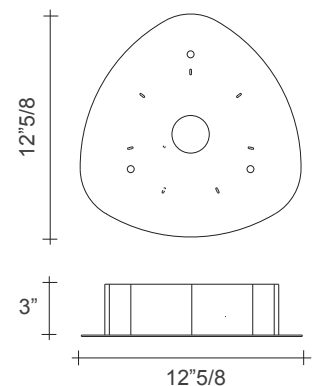

## Dimensions

**7 angels:** 12"5/8W x 12"5/8D 74"3/4H

With 7 angels

Canopy

### Dimensions

**12 angels:** 21"5/8W x 21"5/8D x 74"3/4H  
**18 angels:** 21"5/8W x 21"5/8D x 74"3/4H

**24 angels:** 21"5/8W x 21"5/8D x 74"3/4H  
**36 angels:** 47"1/4W x 23"5/8D x 74"3/4H

(For more specifications, please refer to "Finishes & Materials")