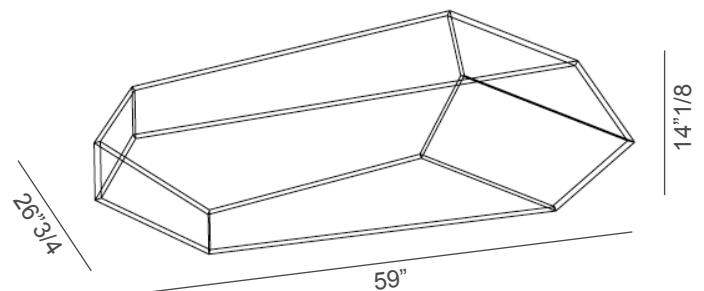

Dekon 2

Design: Giulio Mancini

Description

Coffee table composed of 1/2" thick irregular glass slabs, available in transparent, extra clear or smoked finish. Can be placed directly on floor or lift up on feet (included). Made in Italy.

Finishes & Materials

Structure: 1/2" thick transparent, extra clear or smoked glass.

Dimensions

59"W x 26"3/4D x 14"1/8H

* For more specifications, please refer to the "Finishes & Materials" PDF