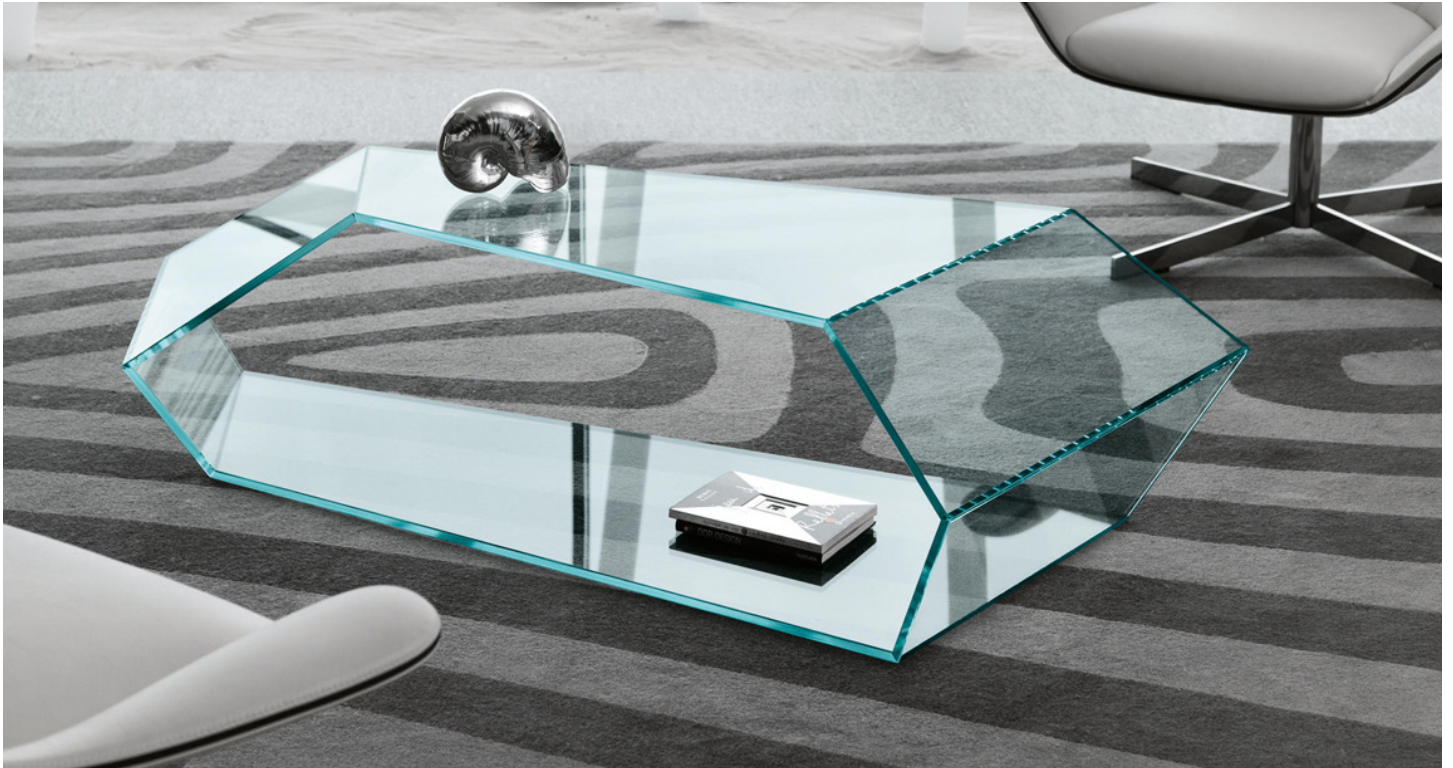

Dekon 2

Design: Giulio Mancini

Description

Coffee table composed of 1/2" thick irregular glass slabs, available in transparent, extra clear or smoked finish. Can be placed directly on floor or lift up on feet (included). Made in Italy.

Finishes & Materials

Structure: 1/2" thick transparent, extra clear or smoked glass.

Dimensions

59"W x 26"3/4D x 14"1/8H

* For more specifications, please refer to the "Finishes & Materials" PDF