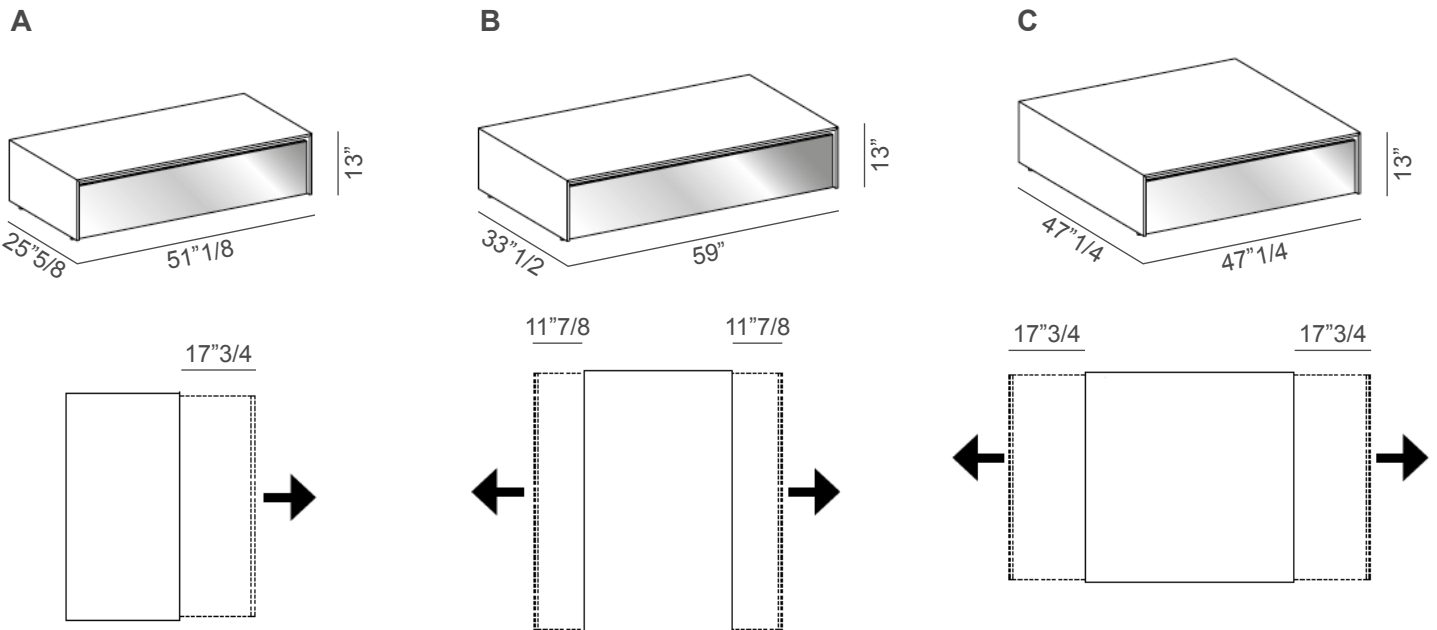

Finishes & Materials

Structure: 1/2" thick smoked glass.

Drawers: Black lacquered wood with smoked mirror front.

* For more specifications, please refer to the "Finishes & Materials" PDF

Gotham

Dimensions

A: 51"1/8W x 25"5/8D x 13"H

B: 59"W x 33"1/2D x 13"H

C: 47"1/4W x 47"1/4D x 13"H

* For more specifications, please refer to the "Finishes & Materials" PDF