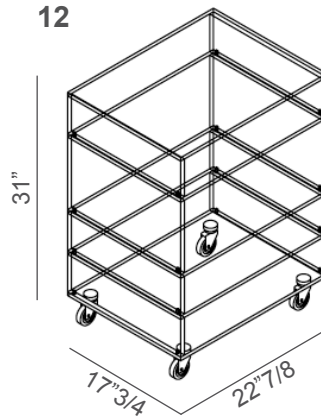

Grattacielo

Optional:

Drawer in wengè, bleached oak, Canaletto walnut or lacquered in RAL colors:
21"3/8W x 17"1/2D x 4"3/4H

Drawer in natural or black leather:
21"3/8W x 17"1/2D x 4"3/4H

* For more specifications, please refer to the "Finishes & Materials" PDF