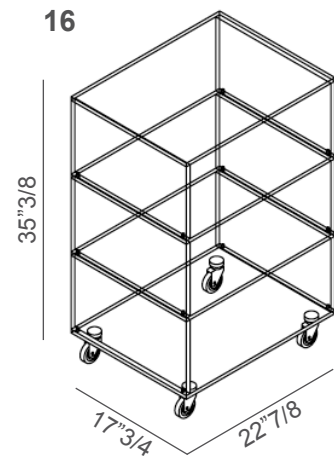

Grattacielo

Optional:

Drawer in wengè, bleached oak, Canaletto walnut or lacquered in RAL colors:
21"3/8W x 17"1/2D x 4"3/4H

Drawer in natural or black leather:
21"3/8W x 17"1/2D x 4"3/4H

* For more specifications, please refer to the "Finishes & Materials" PDF