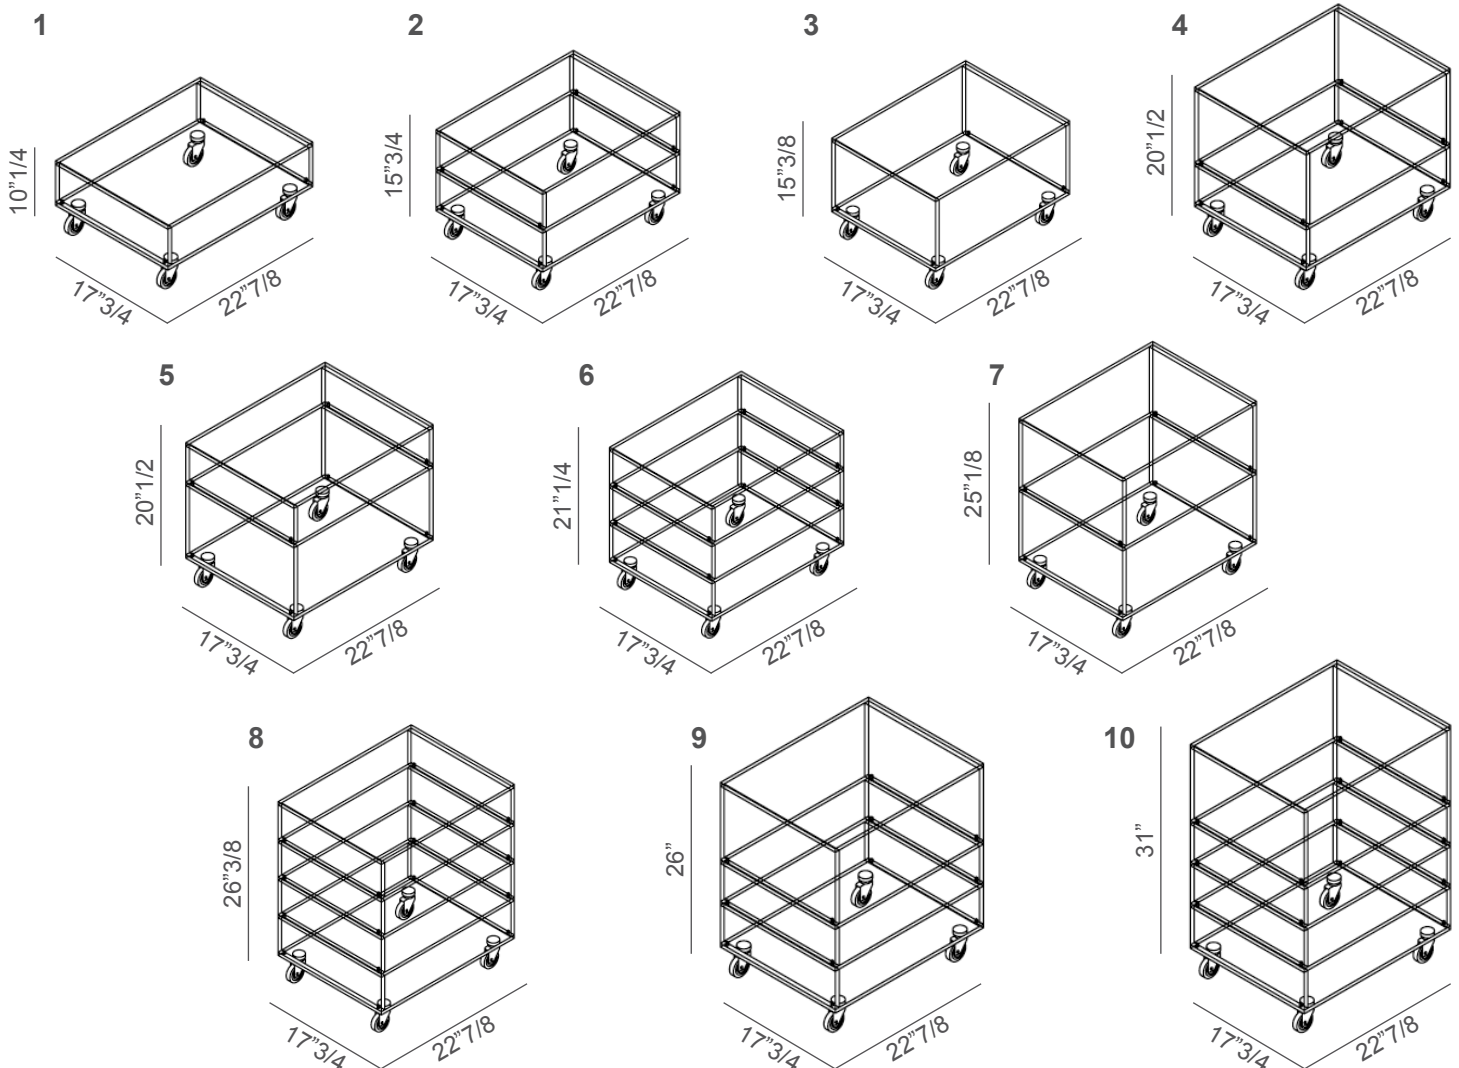

Grattacielo

Dimensions - Modular

- 1: 22"7/8W x 17"3/4D x 10"1/4H
- 2: 22"7/8W x 17"3/4D x 15"3/4H
- 3: 22"7/8W x 17"3/4D x 15"3/8H
- 4: 22"7/8W x 17"3/4D x 20"1/2H
- 5: 22"7/8W x 17"3/4D x 20"1/2H
- 6: 22"7/8W x 17"3/4D x 21"1/4H
- 7: 22"7/8W x 17"3/4D x 25"1/8H
- 8: 22"7/8W x 17"3/4D x 26"3/8H

- 9: 22"7/8W x 17"3/4D x 26"H
- 10: 22"7/8W x 17"3/4D x 31"H
- 11: 22"7/8W x 17"3/4D x 30"5/8H
- 12: 22"7/8W x 17"3/4D x 31"H
- 13: 22"7/8W x 17"3/4D x 31"7/8H
- 14: 22"7/8W x 17"3/4D x 35"7/8H
- 15: 22"7/8W x 17"3/4D x 36"5/8H
- 16: 22"7/8W x 17"3/4D x 35"3/8H

* For more specifications, please refer to the "Finishes & Materials" PDF