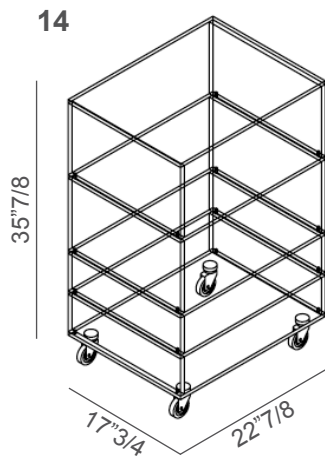

Grattacielo

Optional:

Drawer in wengè, bleached oak, Canaletto walnut or lacquered in RAL colors:
21"3/8W x 17"1/2D x 4"3/4H

Drawer in natural or black leather:
21"3/8W x 17"1/2D x 4"3/4H

* For more specifications, please refer to the "Finishes & Materials" PDF