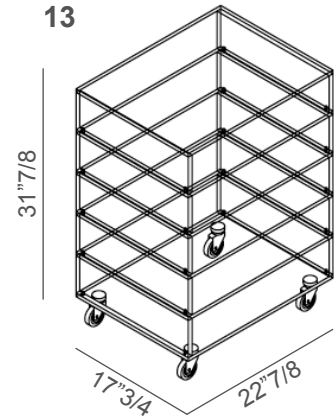

Grattacielo

Optional:

Drawer in wengè, bleached oak, Canaletto walnut or lacquered in RAL colors:
21"3/8W x 17"1/2D x 4"3/4H

Drawer in natural or black leather:
21"3/8W x 17"1/2D x 4"3/4H

* For more specifications, please refer to the "Finishes & Materials" PDF