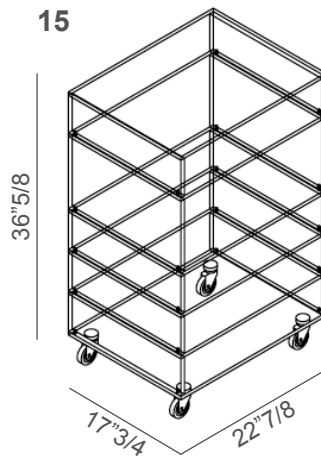

Grattacielo

Optional:

Drawer in wengè, bleached oak, Canaletto walnut or lacquered in RAL colors:
21"3/8W x 17"1/2D x 4"3/4H

Drawer in natural or black leather:
21"3/8W x 17"1/2D x 4"3/4H

* For more specifications, please refer to the "Finishes & Materials" PDF