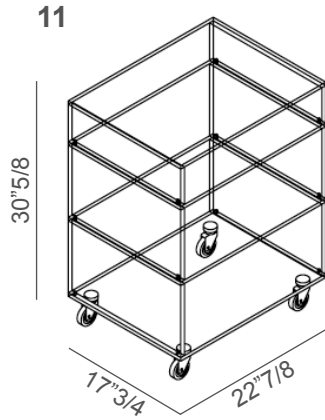

Grattacielo

Optional:

Drawer in wengè, bleached oak, Canaletto walnut or lacquered in RAL colors:
21"3/8W x 17"1/2D x 4"3/4H

Drawer in natural or black leather:
21"3/8W x 17"1/2D x 4"3/4H

* For more specifications, please refer to the "Finishes & Materials" PDF