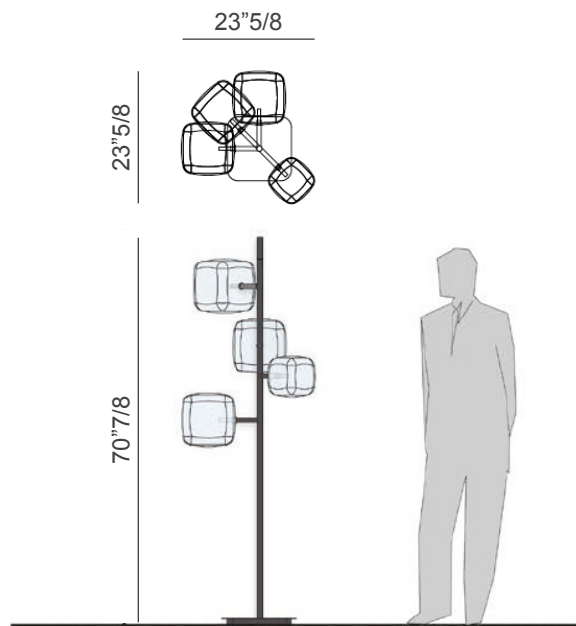

Hyperion

Design: Massimo Castagna

Description

Floor lamp with metal structure available in polished chrome, polished gold and polished gunmetal, and four cube shaped diffusers in transparent blown pyrex glass. Light source: dimmable LED bulbs G4 - 3000K - 4 x Max.4W - 1200lm. Made in Italy.

Finishes & Materials

Structure: Metal in polished chrome, polished gold or polished gunmetal.

Diffusers: Transparent blown pyrex glass.

Dimensions

23"5/8W x 23"5/8D x 70"7/8H

* For more specifications, please refer to the "Finishes & Materials" PDF