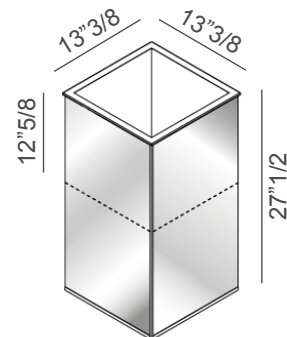

Lingo

Design: Roberto Garbugli

Description

Planter in mirror, with inner wooden support and frame in stainless steel. Made in Italy.

Finishes & Materials

Structure: Standard mirror, smoked or bronze mirror.

Dimensions

13"3/8W x 13"3/8D x 27"1/2H

* For more specifications, please refer to the "Finishes & Materials" PDF