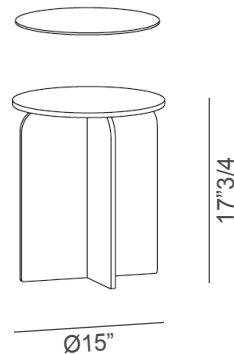

Opalina

Design: Cristina Celestino

Description

Side table or stool made of glass, available in extra clear, extra clear with frosted top or smoked glass. An optional cushion in beige leather is available on demand. Made in Italy.

Finishes & Materials

Structure: Extra clear, extra clear with frosted top or smoked glass.

Cushion: Beige leather.

Dimensions

Ø15" x 17"3/4H

* For more specifications, please refer to the "Finishes & Materials" PDF