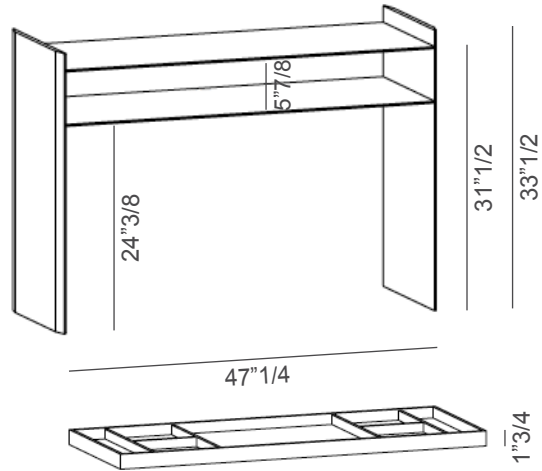

Quiller

Design: Uto Balmoral

Description

Console in 5/8" thick extra clear glass, with 2" bevelings. Includes one shelf. Can be complemented with a tray with partitions in matt white lacquered wood or in solid Canaletto walnut. Made in Italy.

Finishes & Materials

Structure & shelves: 5/8" thick extra clear glass, with 2" bevelings.
Tray: Matt white lacquered wood or solid Canaletto walnut.

* For more specifications, please refer to the "Finishes & Materials" PDF

Quiller

Dimensions

47"1/4W x 17"3/4D x 33"1/2H

Optional tray in matt white lacquered wood or in solid Canaletto walnut.

* For more specifications, please refer to the "Finishes & Materials" PDF