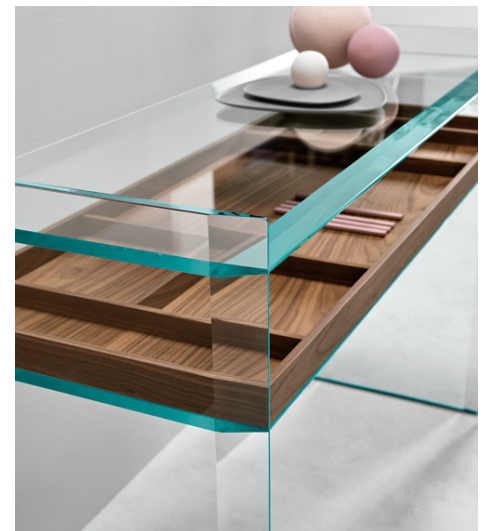

Quiller

Design: Uto Balmoral

Description

Console in 5/8" thick extra clear glass, with 2" bevelings. Includes one shelf. Can be complemented with a tray with partitions in matt white lacquered wood or in solid Canaletto walnut. Made in Italy.

Finishes & Materials

Structure & shelves: 5/8" thick extra clear glass, with 2" bevelings.
Tray: Matt white lacquered wood or solid Canaletto walnut.

* For more specifications, please refer to the "Finishes & Materials" PDF

Quiller

Dimensions

47"1/4W x 17"3/4D x 33"1/2H

Optional tray in matt white lacquered wood or in solid Canaletto walnut.

* For more specifications, please refer to the "Finishes & Materials" PDF