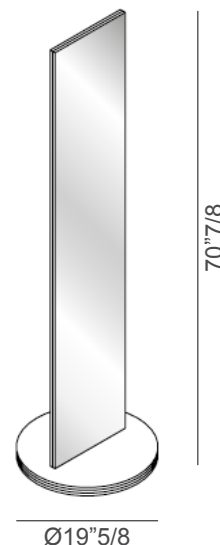

Soglia

Design: Isao Hosoe

Description

Double sided rectangular floor mirror on a patented round glass revolving base. Made in Italy.

Dimensions

Ø19"5/8 x 70"7/8H

Finishes & Materials

Base: 1/2" thick transparent glass.

Mirror: 3/8" thick standard mirror.

* For more specifications, please refer to the "Finishes & Materials" PDF