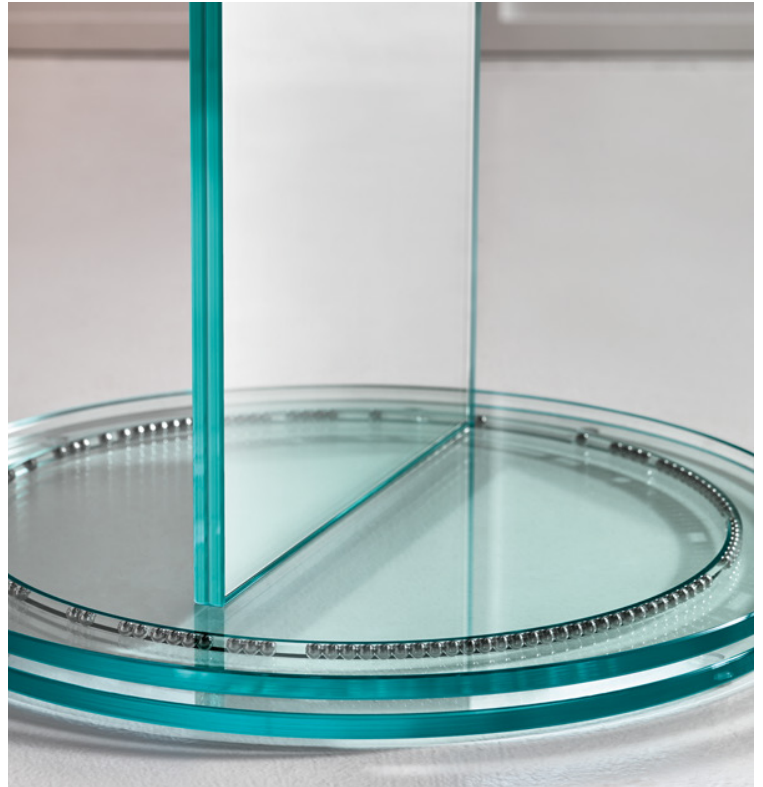

Soglia

Design: Isao Hosoe

Description

Double sided rectangular floor mirror on a patented round glass revolving base. Made in Italy.

Dimensions

Ø19"5/8 x 70"7/8H

Finishes & Materials

Base: 1/2" thick transparent glass.

Mirror: 3/8" thick standard mirror.

* For more specifications, please refer to the "Finishes & Materials" PDF