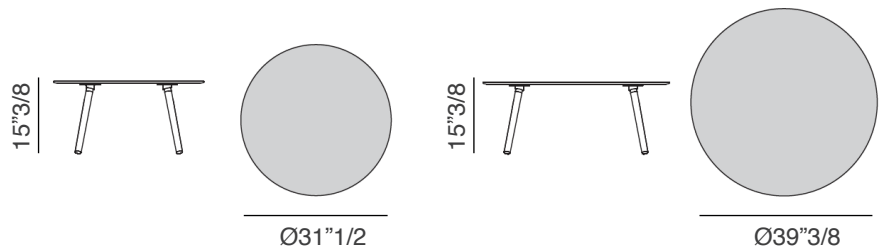

Emma

Design: Monica Armani

Description

Coffee table In aluminum or wood legs.
Top available in Hpl or Ceramic.
Made in Italy.

Dimensions

- A) $\text{Ø}31\frac{1}{2} \times 15\frac{3}{8}\text{H}$
B) $\text{Ø}39\frac{3}{8} \times 15\frac{3}{8}\text{H}$

Top thickness: 1/2"

Finishes and materials

Legs: White, Silk Grey, Grey, Dark Brown or Black aluminum or Iroko wood.
Top: Hpl or Bush-hammered Ceramic.

(For more specifications, please refer to "Finishes & Materials")