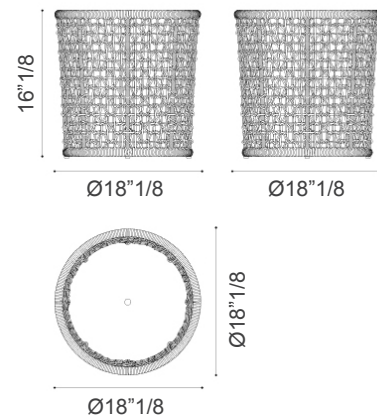

Emma

Design: Monica Armani

Description

Planter with powder coated and hand-woven aluminum frame. It comes with a powder coated aluminum vase tray. Made in Italy.

Finishes & Materials

Structure: Powder coated aluminum woven with synthetic fiber rope.

Pot holder: Powder coated aluminum.

Dimensions

Ø18"1/8 x 16"1/8H

* For more specifications, please refer to the "Finishes & Materials" PDF