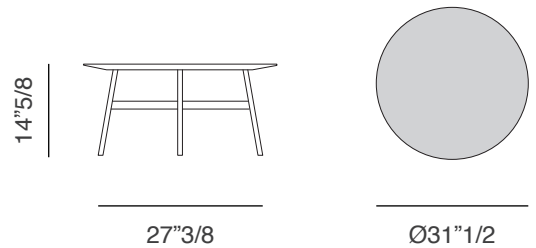

*(For more specifications, please refer to "Finishes & Materials")*

Summerset Round Coffee Table 1: Ø27"1/2 x 14"5/8H

Summerset Round Coffee Table 2: Ø31"1/2 x 14"5/8H

Summerset Square Coffee Table 1:  
27"1/2W x 27"1/2D x 14"5/8H

Summerset Square Coffee Table 2:  
31"1/2W x 31"1/2D x 14"5/8H