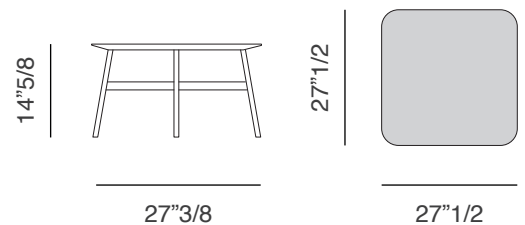

*(For more specifications, please refer to "Finishes & Materials")*

Summerset Round Coffee Table 1: Ø27"1/2 x 14"5/8H

Summerset Round Coffee Table 2: Ø31"1/2 x 14"5/8H

Summerset Square Coffee Table 1:  
27"1/2W x 27"1/2D x 14"5/8H

Summerset Square Coffee Table 2:  
31"1/2W x 31"1/2D x 14"5/8H