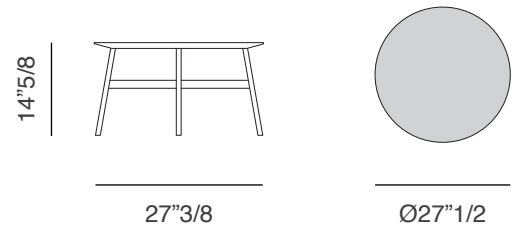

*(For more specifications, please refer to "Finishes & Materials")*

Summerset Round Coffee Table 1: Ø27"1/2 x 14"5/8H

Summerset Round Coffee Table 2: Ø31"1/2 x 14"5/8H

Summerset Square Coffee Table 1:  
27"1/2W x 27"1/2D x 14"5/8H

Summerset Square Coffee Table 2:  
31"1/2W x 31"1/2D x 14"5/8H