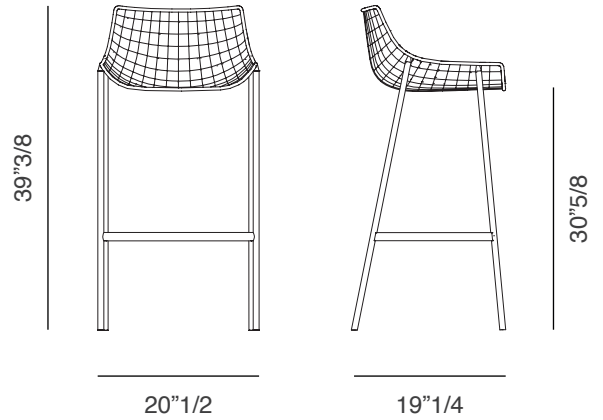

## ***Description***

The Summerset stool has a steel grid (which can be chrome-plated or powder-coated) and matching structure. It is ideal for high tables and bars, for drinks with friends in the evening, in the outdoors or indoors. This armchair has several options when it comes to cushions: it can be frame-only, whole-body cushion or only seat cushion.

## 2621 Summerset Stool- Only Frame:

20"1/2W x 19"1/4D x 39"3/8H

Seat Height: 30"5/8 ( 31"1/2 + cushion)

## 2621CR Summerset Stool- Whole Body Cushion:

20"1/2W x 19"1/4D x 39"3/8H

Seat Height: 30"5/8 ( 31"1/2 + cushion)

## 2621S Summerset Stool- Seat Cushion:

20"1/2W x 19"1/4D x 39"3/8H

Seat Height: 30"5/8 ( 31"1/2 + cushion)