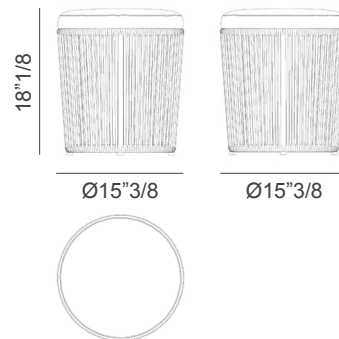

## Dimensions

Ø15"3/8 x 18"1/8H

Cushions with Dryfeel® rubber padding, suitable for outdoor use. Weatherproof and UV resistant.

\* For more specifications, please refer to the "Finishes & Materials" PDF