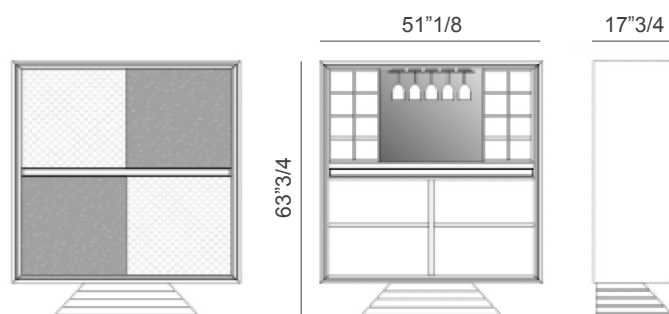

Modi

Description

Bar cabinet lacquered fiberboard structure. Divided in two parts: the lower one used for storage and the upper one for the display of all bar accessories: storage compartments for bottles, stainless steel glass holders and sliding extractable working top. Three version available:

- . Plain and embossed Nabuk doors with steel.
- . Veneer doors Canaletto or Ebony Makassar without steel.
- . No doors without steel.

This bar cabinet is equipped with automatic LED lighting and mirror back.
Made in Italy.

Dimensions

51"1/8W x 17"3/4D x 63"3/4H

* For more specifications, please refer to the "Finishes & Materials" PDF