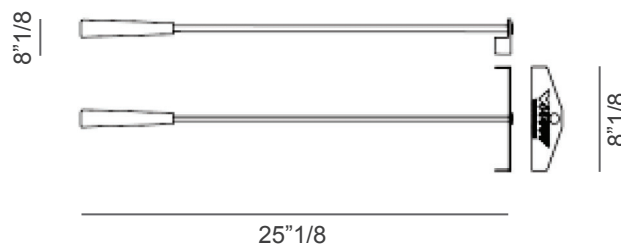

Dimensions

90"1/2W x 49"1/4D x 31"H

Finishes and materials

Top: Covered in microfiber available in all Pantone colors.

Edge: Soft Touch lacquered finish.

Base: Lacquered wood with steel profiles in polished chrome or gold finish.

Chips Rack: Lacquered wood.

(For more specifications, please refer to "Finishes & Materials")

Convivium

Optional accessories:

- **Chips Box:** Wooden chips box with Ebony Makassar inlaid with maple wood lid. Handle in polished gold brass. Lacquered structure in Soft Touch. Complete of 500 chips set, 2 decks of cards and 5 dices.
- **Chips Case:** Basic aluminum chips case. Complete of 500 chips set, 2 decks of cards and 5 dices.
- **Chips Rake:** Made of polished chrome or gold steel with solid Mahogany handle.

Chips Box:

25"1/8W x 8"1/8D x 4"1/8H

Chips Box:

25"1/8W x 8"1/8D x 4"1/8H

(For more specifications, please refer to "Finishes & Materials")