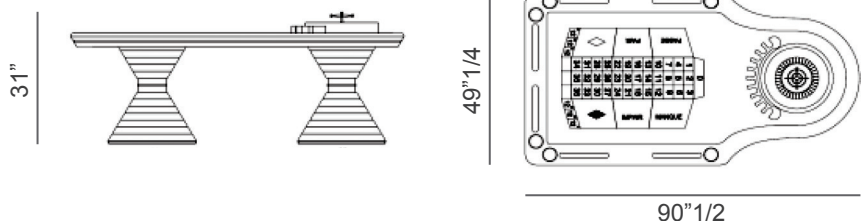

Convivium

Description

Roulette table with professional Roulette. Top in printed microfiber available in all Pantone colors. Soft Touch lacquered table edge with built-in chips rack and steel cup holders. Double-rings base, lacquered, with steel profiles. Complete with lacquered round chips rack for the dealer. Available accessories: aluminum chips case, chips rake, inlaid Ebony chips box. Made in Italy.

Dimensions

90"1/2W x 49"1/4D x 31"H

Finishes and materials

Top: Covered in microfiber available in all Pantone colors.

Edge: Soft Touch lacquered finish.

Base: Lacquered wood with steel profiles in polished chrome or gold finish.

Chips Box:

25"1/8W x 8"1/8D x 4"1/8H

Chips Box:

25"1/8W x 8"1/8D x 4"1/8H

(For more specifications, please refer to "Finishes & Materials")