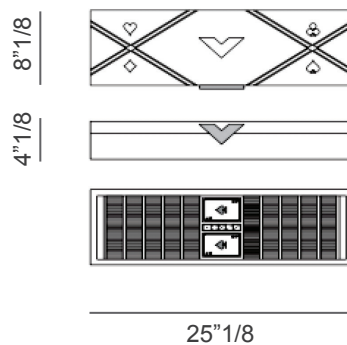

Dimensions

90"1/2W x 49"1/4D x 31"H

Finishes and materials

Top: Covered in microfiber available in all Pantone colors.

Edge: Soft Touch lacquered finish.

Base: Lacquered wood with steel profiles in polished chrome or gold finish.

Chips Rack: Lacquered wood.

(For more specifications, please refer to "Finishes & Materials")

Convivium

Optional accessories:

- **Chips Box:** Wooden chips box with Ebony Makassar inlaid with maple wood lid. Handle in polished gold brass. Lacquered structure in Soft Touch. Complete of 500 chips set, 2 decks of cards and 5 dices.
- **Chips Case:** Basic aluminum chips case. Complete of 500 chips set, 2 decks of cards and 5 dices.
- **Chips Rake:** Made of polished chrome or gold steel with solid Mahogany handle.

Chips Box:

25"1/8W x 8"1/8D x 4"1/8H

Chips Box:

25"1/8W x 8"1/8D x 4"1/8H

(For more specifications, please refer to "Finishes & Materials")